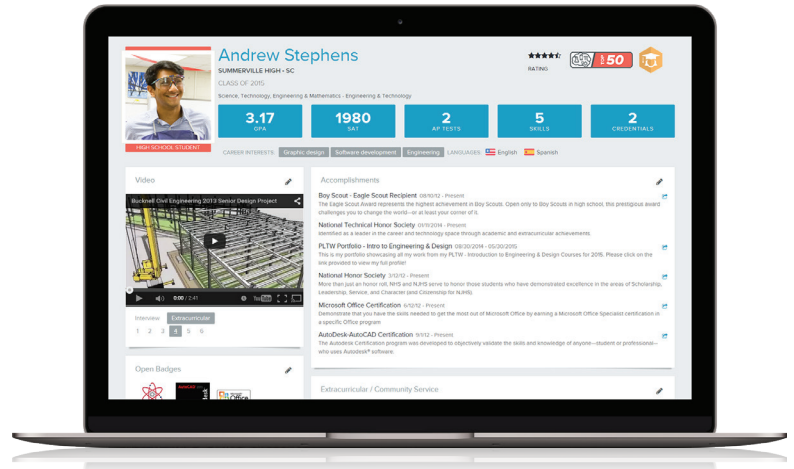

# It's Time To Get Connected.

**STEM Premier®** lets you showcase yourself and get seen by colleges and companies looking for the next generation of STEM talent.

STEM Premier is a platform where **HOSA** members can build virtual portfolios\* displaying their academic and technical STEM skills, see how they stack up against other students and **connect directly with colleges, companies, and organizations.**